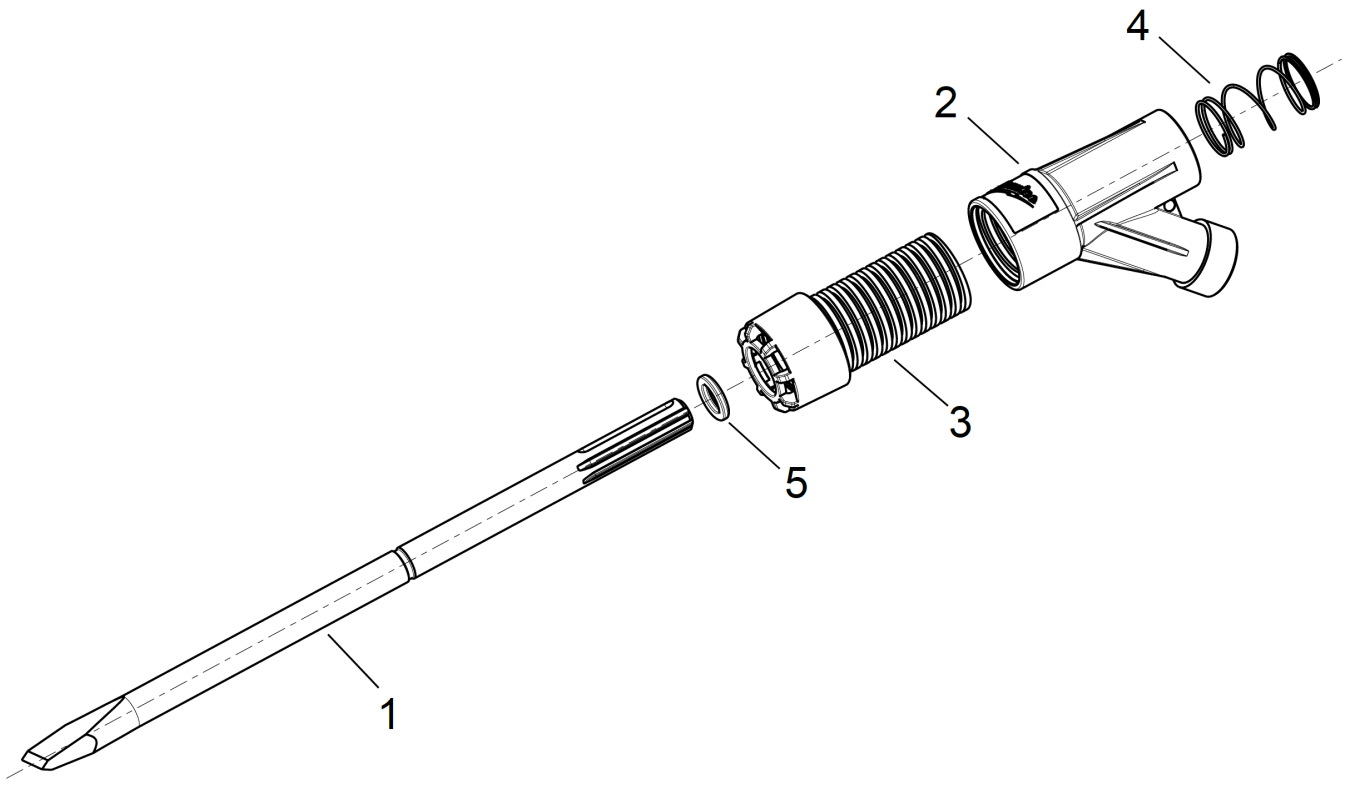

FLAT CHISEL

4932455275 - PCHDE ABSAUGADAPTER - 4000455272

Position	Quantity	Description	Part number	EAN
001	1	PART NOT DEATAILED	1000063920	
002	1	SUCTION SLEEVE	4931449576	4002395173525
003	1	COVER	4931455277	4002395175772
004	1	PRESSURE SPRING	4931328988	4002395172894
005	1	O-RING	4931455278	4002395175789