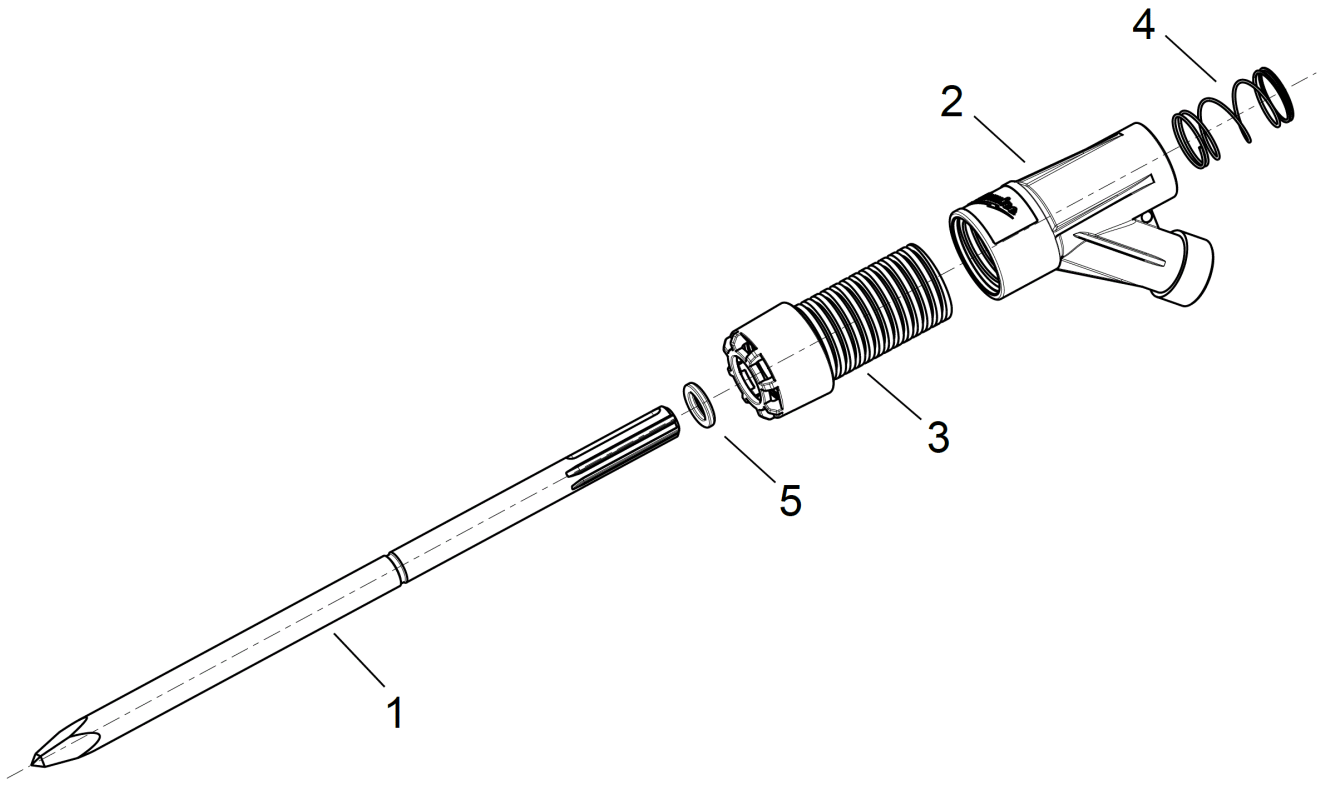

PCHDE Chiseling Dust Extraction -1PC

4932455280 - POINTED CHISEL - 4000455274

Position	Quantity	Description	Part number	EAN
001	1	PART NOT DEATAILED	1000063920	
002	1	SUCTION SLEEVE	4931449576	4002395173525
003	1	COVER	4931455277	4002395175772
004	1	PRESSURE SPRING	4931328988	4002395172894
005	1	O-RING	4931455278	4002395175789