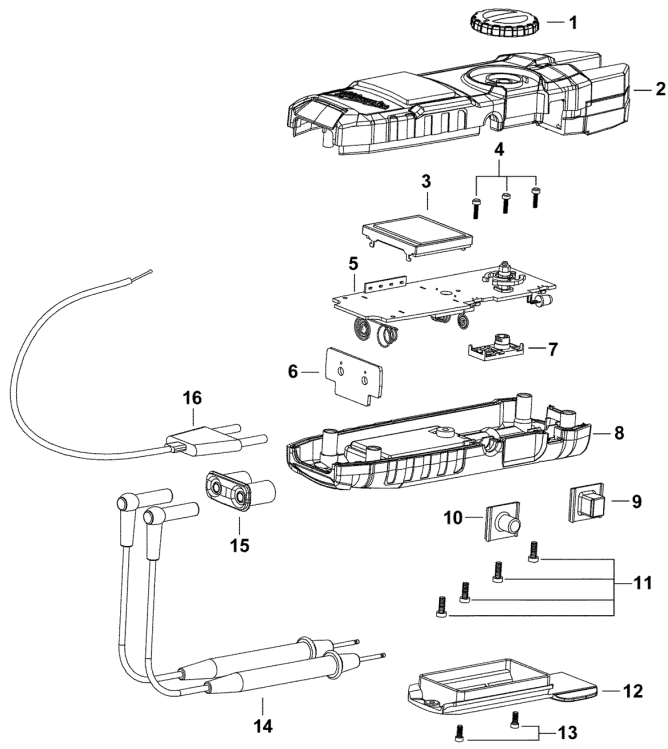

# 2205-40 AFME FORK METER ELECTR. ALK XXX

4933416972 - 2205-40 - 4000413823

$\Omega$

11.7  
V

AUTO  
Lo-Z AC

**Milwaukee**  

| <b>Position</b> | <b>Quantity</b> | <b>Description</b>  | <b>Part number</b> | <b>EAN</b>    |
|-----------------|-----------------|---------------------|--------------------|---------------|
| 0001            | 1               | ROTARY SWITCH       | 4931428295         | 4002395837557 |
| 0002            | 1               | CARRYING CASE       | 5131000000         |               |
| 0003            | 1               | LIGHT PIPE          | 5131000000         |               |
| 0004            | 1               | SCREW               | 5131000000         |               |
| 0005            | 1               | ELECTRIC COMPLETE   | 5131000000         |               |
| 0006            | 1               | ELECT.CIRCUIT BOARD | 5131000000         |               |
| 0007            | 1               | ROTARY SLIDER       | 5131000000         |               |
| 0008            | 1               | WORK STAND          | 5131000000         |               |
| 0009            | 1               | ADJUSTING BUTTON    | 5131000000         |               |
| 0010            | 1               | BUTTON              | 5131000000         |               |
| 0011            | 1               | SCREW               | 5131000000         |               |
| 0012            | 1               | ADAPTER SHANK       | 4931428306         | 4002395837632 |
| 0013            | 1               | SCREW               | 5131000000         |               |
| 0014            | 1               | CONNECTION SLEEVE   | 4931428308         | 4002395837656 |
| 0015            | 1               | CONNECTION SLEEVE   | 4931428309         | 4002395837663 |
| 0016            | 1               | TEMPERATURE SENSOR  | 4931428294         | 4002395837540 |