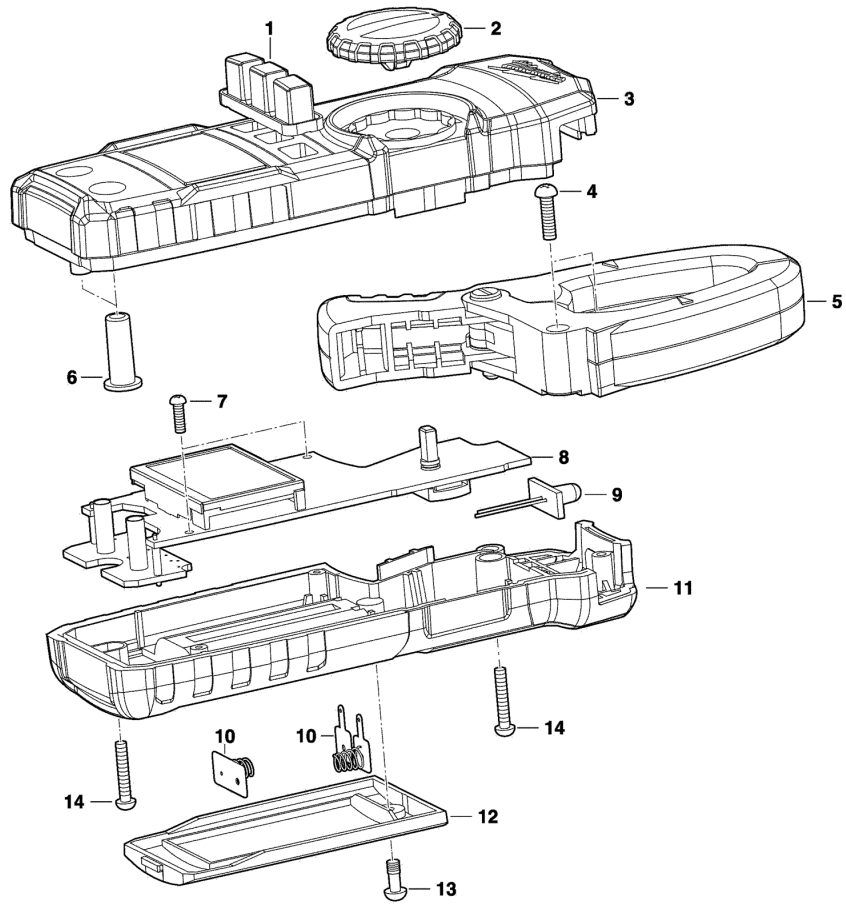

2235-40 ACMLC ALK CLAMP METER LGT XXX

4933427315 - 2235-40 - 4000427316

Position	Quantity	Description	Part number	EAN
0001	1	CONTROL PANEL KIT	5131000000	
0002	1	ROTARY SWITCH	5131000000	
0003	1	HOUSING	5131000000	
0004	2	SCREW	5131000000	
0005	1	CLAMP	5131000000	
0006	1	SLEEVE	5131000000	
0007	2	SCREW	5131000000	
0008	1	ELECT.CIRCUIT BOARD	5131000000	
0009	1	BULB	5131000000	
0010	1	CONTACT	5131000000	
0011	1	HOUSING BOTTOM	4931428990	4002395847914
0012	1	COVER	5131000000	
0013	1	SCREW	4931428992	4002395847938
0014	2	SCREW	5131000000	