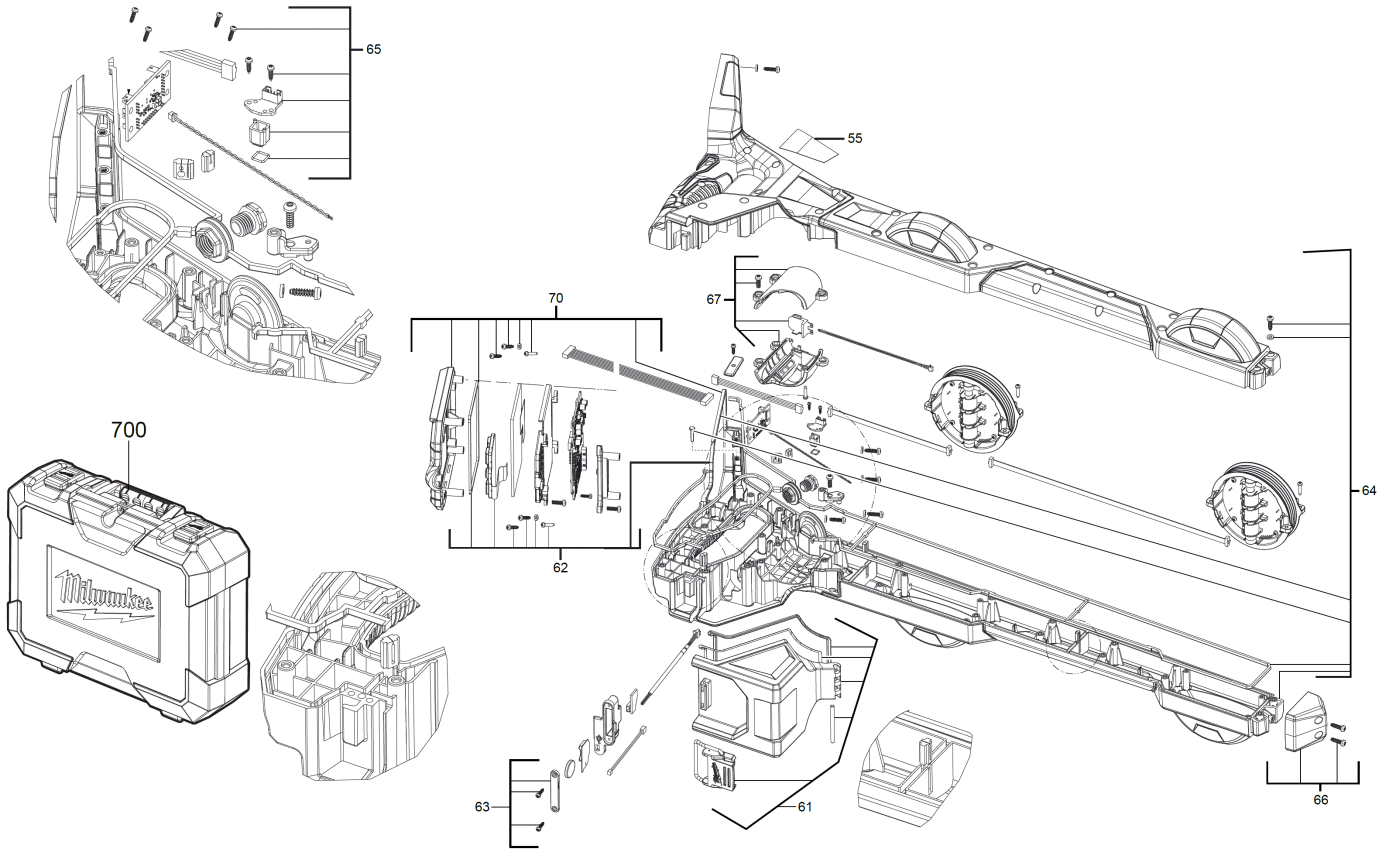

M12PL-0C M12 PLUMBING LOCATOR 0 BOX XXX

4933471995 - M12PL-0C - 4000477893

Position	Quantity	Description	Part number	EAN
0055	1	RATING PLATE	4931479192	4058546367602
0061	1	COVER	4931479193	4058546367619
0062	1	CONTROL PANEL KIT	4931479194	4058546367626
0063	1	COVER	4931479195	4058546367633
0064	1	HOUSING	4931479196	4058546367640
0065	1	LED LIGHT	4931479197	4058546367657
0066	1	RUBBER STOP	4931479198	4058546367664
0067	1	ELECTRONIC	4931479199	4058546367671
0070	1	HOUSING	4931479200	4058546367688
0700	1	CARRYING CASE	4931479201	4058546367695