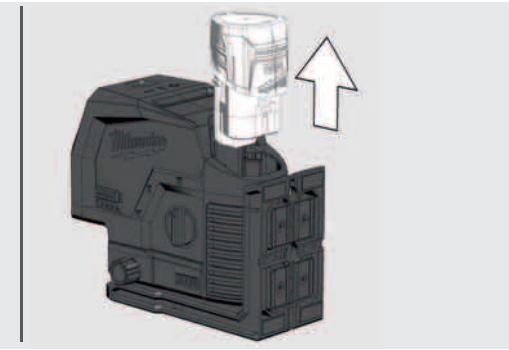

8 sec. 8 sec. 8 sec.

Slow flashing
Langsames Blinken:
Clignotement lent:
Lampeggiare lento:
Parpadeo lento:
Piscar lento:
Langzaam knipperen:
Blinker langsomt:
langsom blinking:
Blinkar långsamt:
Hidas vilkkuminen:
Αναβοσβήνει αργά:
avaş yavaş ışık:
pomalé blikání:
pomalé blikanie:

Powolne miganie:
Lassan villog:
počasno utripanje:
Lēnā mirgošana
lētai mirksi:
Aeglane vilkkumine:
Медленно мигаєт:
Бавно мигане:
Слoпo бoлoкo:
Бавно трепкање:
Повільне блимання:
ضوء وميض بطيء: