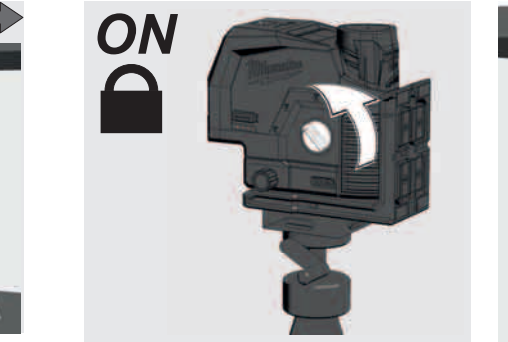

8 sec. 8 sec. 8 sec.

Slow flashing
Langsames Blinken:
Clignotement lent:
Lampeggiare lento:
Parpadeo lento:
Piscar lento:
Langzaam knipperen:
Blinker langsomt:
langsom blinking:
Blinkar långsamt:
Hidas vilkkuminen:
Αναβοσβήνει αργά:
avaş yavaş ışık:
pomalé blikání:
pomalé blikanie:

Powolne miganie:
Lassan villog:
počasno utripanje:
Lēnā mirgošana
lētai mirksi:
Aeglane vilkkumine:
Медленно мигаєт:
Бавно мигане:
Слoпo бoлoкo:
Бавно трепкање:
Повільне блимання:
ضوء وميض بطيء: