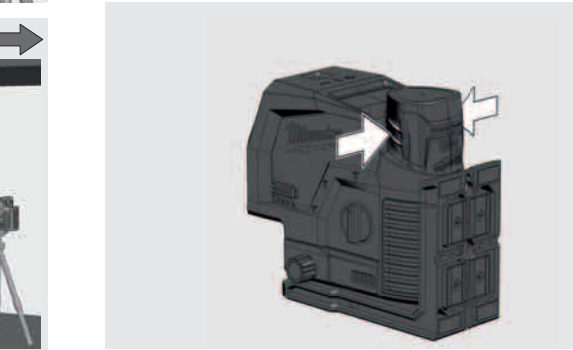

8 sec. 8 sec. 8 sec.

Slow flashing
Langsames Blinken:
Clignotement lent:
Lampeggiare lento:
Parpadeo lento:
Piscar lento:
Langzaam knipperen:
Blinker langsomt:
langsom blinking:
Blinkar långsamt:
Hidas vilkkuminen:
Αναβοσβήνει αργά:
avaş yavaş ışık:
pomalé blikání:
pomalé blikanie:

Powolne miganie:
Lassan villog:
počasno utripanje:
Lēnā mirgošana
lētai mirksi:
Aeglane vilkkumine:
Медленно мигаєт:
Бавно мигане:
Слoпo бoлoкo:
Бавно трепкање:
Повільне блимання:
ضوء وميض بطيء: