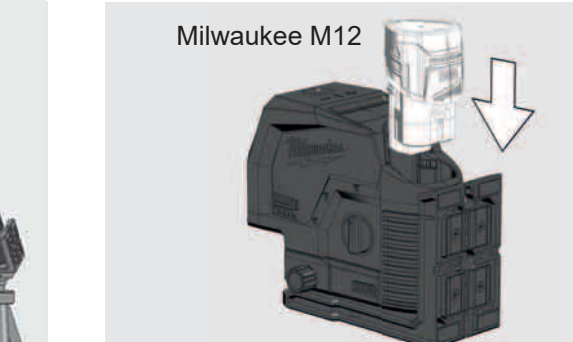

8 sec. 8 sec. 8 sec.

Slow flashing
Langsames Blinken:
Clignotement lent:
Lampeggiare lento:
Parpadeo lento:
Piscar lento:
Langzaam knipperen:
Blinker langsomt:
langsom blinking:
Blinkar långsamt:
Hidas vilkkuminen:
Αναβοσβήνει αργά:
avaş yavaş ışık:
pomalé blikání:
pomalé blikanie:

Powolne miganie:
Lassan villog:
počasno utripanje:
Lēnā mirgošana
lētai mirksi:
Aeglane vilkkumine:
Медленно мигаєт:
Бавно мигане:
Слoпo бoлoкo:
Бавно трепкање:
Повільне блимання:
ضوء وميض بطيء: