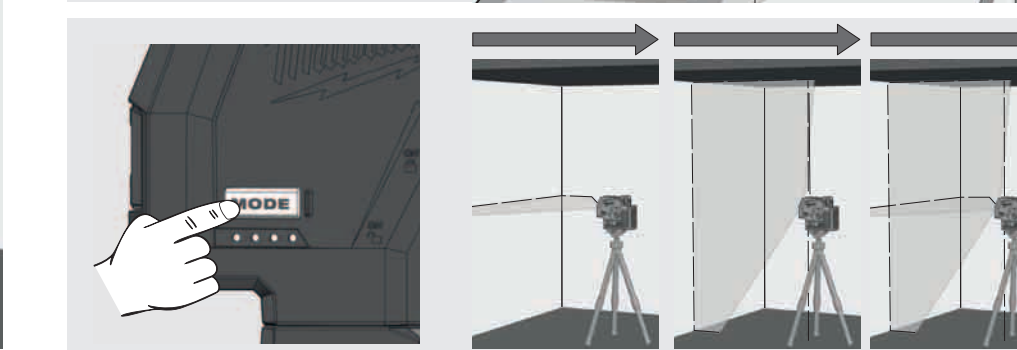

8 sec. 8 sec. 8 sec.

Slow flashing
Langsames Blinken:
Clignotement lent:
Lampeggiare lento:
Parpadeo lento:
Piscar lento:
Langzaam knipperen:
Blinker langsomt:
langsom blinking:
Blinkar långsamt:
Hidas vilkkuminen:
Αναβοσβήνει αργά:
avaş yavaş ışık:
pomalé blikání:
pomalé blikanie:

Powolne miganie:
Lassan villog:
počasno utripanje:
Lēnā mirgošana
lētai mirksi:
Aeglane vilkkumine:
Медленно мигаєт:
Бавно мигане:
Слoпo бoлoкo:
Бавно трепкање:
Повільне блимання:
ضوء وميض بطيء: