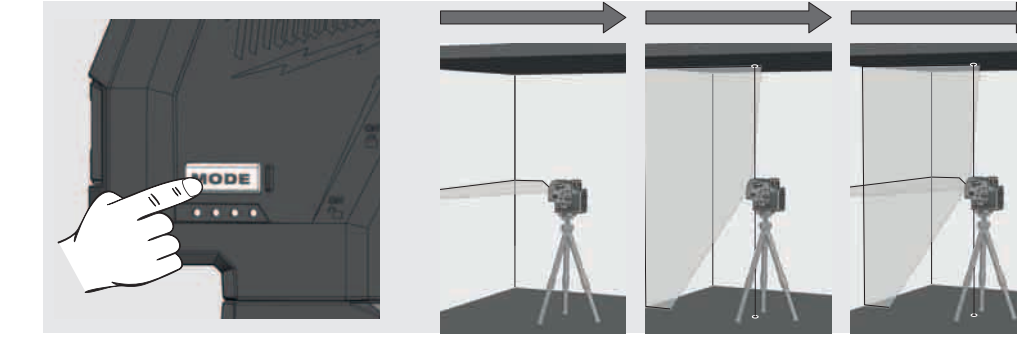

8 sec. 8 sec. 8 sec.

Slow flashing
Langsames Blinken:
Clignotement lent:
Lampeggiare lento:
Parpadeo lento:
Piscar lento:
Langzaam knipperen:
Blinker langsomt:
langsom blinking:
Blinkar långsamt:
Hidas vilkkuminen:
Αναβοσβήνει αργά:
avaş yavaş ışık:
pomalé blikání:
pomalé blikanie:

Powolne miganie:
Lassan villog:
počasno utripanje:
Lēnā mirgošana
lētai mirksi:
Aeglane vilkkumine:
Медленно мигаєт:
Бавно мигане:
Слoпo бoлoкo:
Бавно трепкање:
Повільне блимання:
ضوء وميض بطيء: