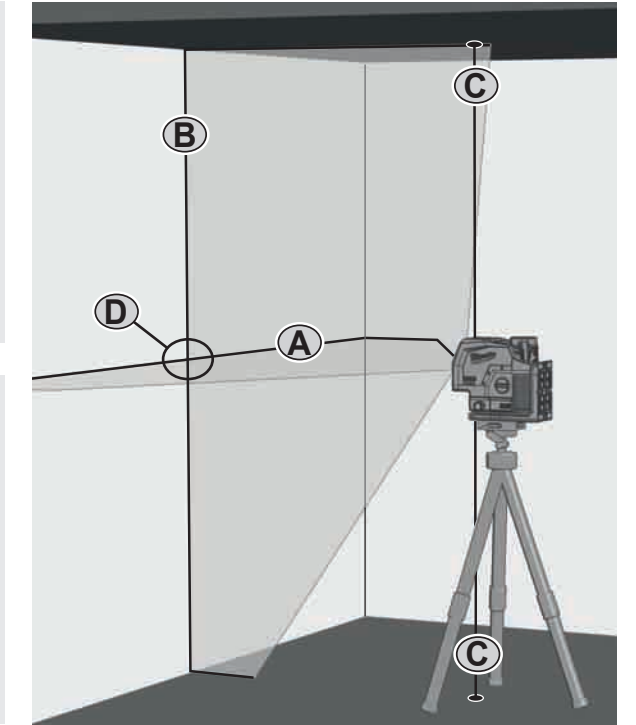

8 sec. 8 sec. 8 sec.

Slow flashing
Langsames Blinken:
Clignotement lent:
Lampeggiare lento:
Parpadeo lento:
Piscar lento:
Langzaam knipperen:
Blinker langsomt:
langsom blinking:
Blinkar långsamt:
Hidas vilkkuminen:
Αναβοσβήνει αργά:
avaş yavaş ışık:
pomalé blikání:
pomalé blikanie:

Powolne miganie:
Lassan villog:
počasno utripanje:
Lēnā mirgošana
lētai mirksi:
Aeglane vilkkumine:
Медленно мигаєт:
Бавно мигане:
Слoпo бoлoкo:
Бавно трепкање:
Повільне блимання:
ضوء وميض بطيء: