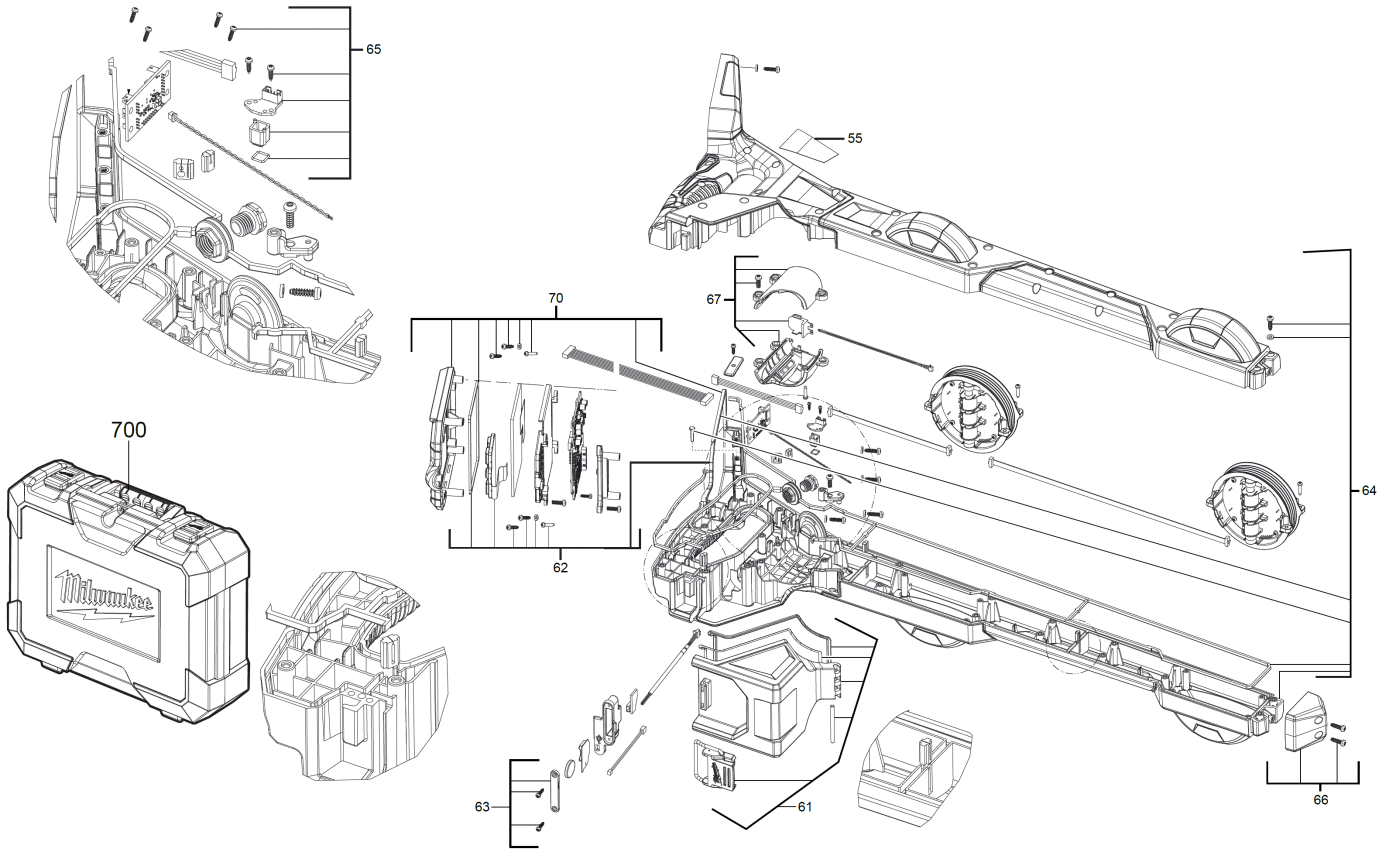

M12PL-201C PLUMBING LOCATOR 0 IN BOX XXX

4933478615 - M12PL-201C - 4000477893

Position	Quantity	Description	Part number	EAN
0055	1	RATING PLATE	4931479192	4058546367602
0061	1	COVER	4931479193	4058546367619
0062	1	CONTROL PANEL KIT	4931479194	4058546367626
0063	1	COVER	4931479195	4058546367633
0064	1	HOUSING	4931479196	4058546367640
0065	1	LED LIGHT	4931479197	4058546367657
0066	1	RUBBER STOP	4931479198	4058546367664
0067	1	ELECTRONIC	4931479199	4058546367671
0070	1	HOUSING	4931479200	4058546367688
0700	1	CARRYING CASE	4931479201	4058546367695