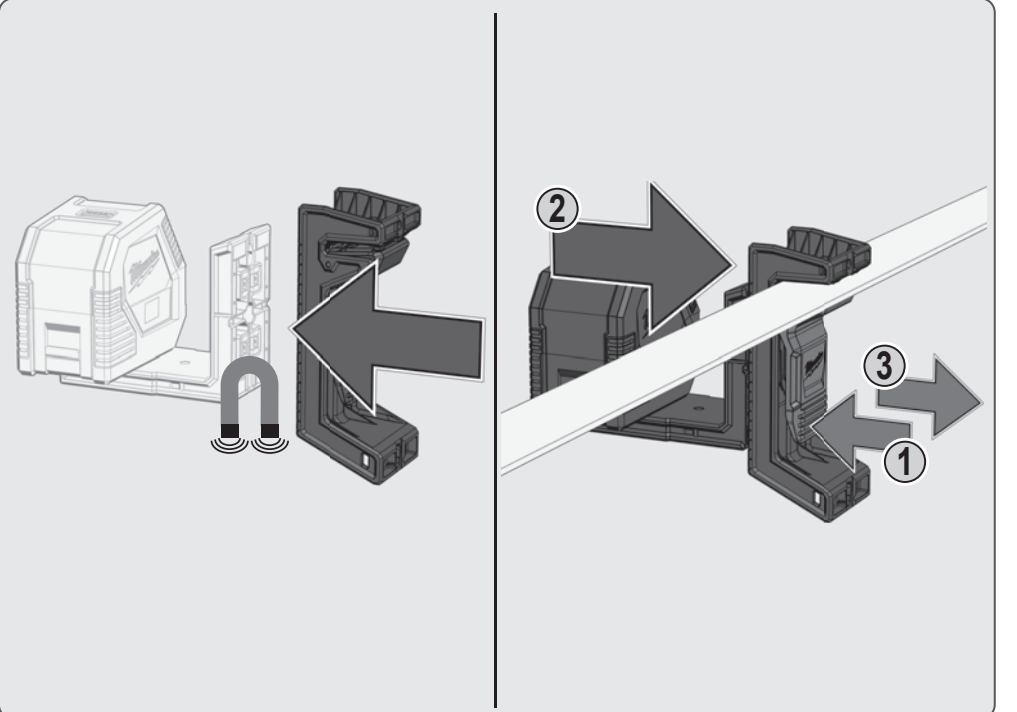

OVERVIEW

Mode button
Short press: choose between beams:
- horizontal
- vertical
- cross lines
Long press: detector mode / power save mode

Vertical laser beam window

Horizontal laser beam window

Locking switch
OFF Off / locked
ON On / manual mode
ON On / self leveling mode

Pivot bracket

OVERVIEW

1/4" tripod mount

Magnetic mount

Battery door

MAGNETIC WALL MOUNT

TRACK CLIP

TRIPOD MOUNT

1/4"

DETECTOR / POWER SAFE MODE

3 sec