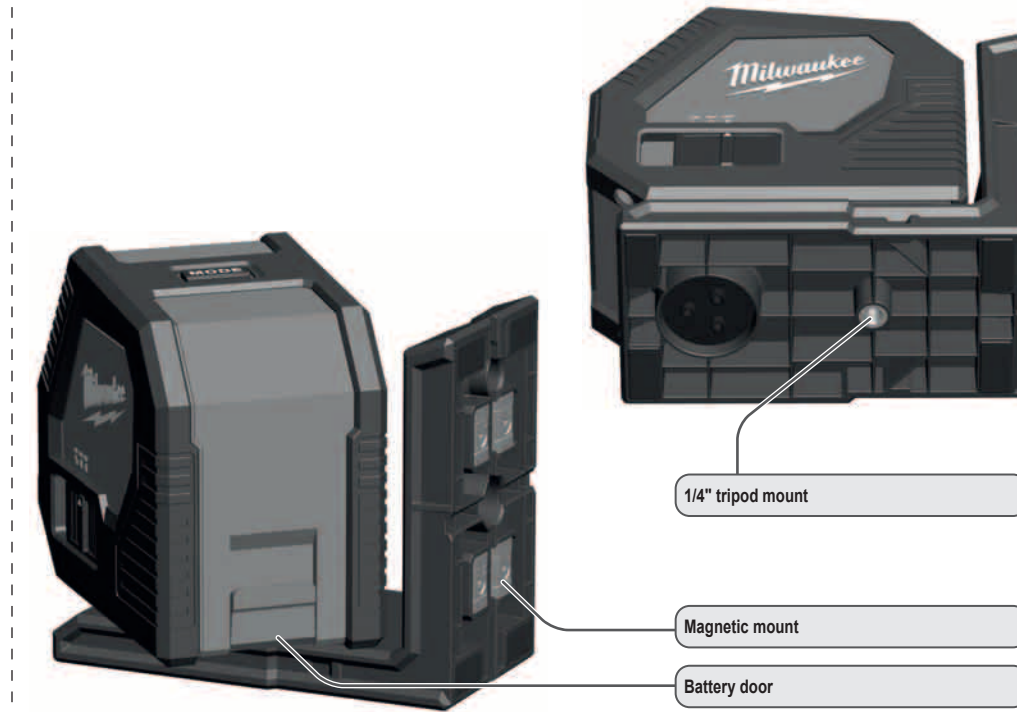

### OVERVIEW

**Mode button**  
Short press: choose between beams:  
- horizontal  
- vertical  
- cross lines  
Long press: detector mode / power save mode

**Vertical laser beam window**

**Horizontal laser beam window**

**Locking switch**  
**OFF** Off / locked  
**ON** On / manual mode  
**ON** On / self leveling mode

**Pivot bracket**

### OVERVIEW

1/4" tripod mount

Magnetic mount

Battery door

### MAGNETIC WALL MOUNT