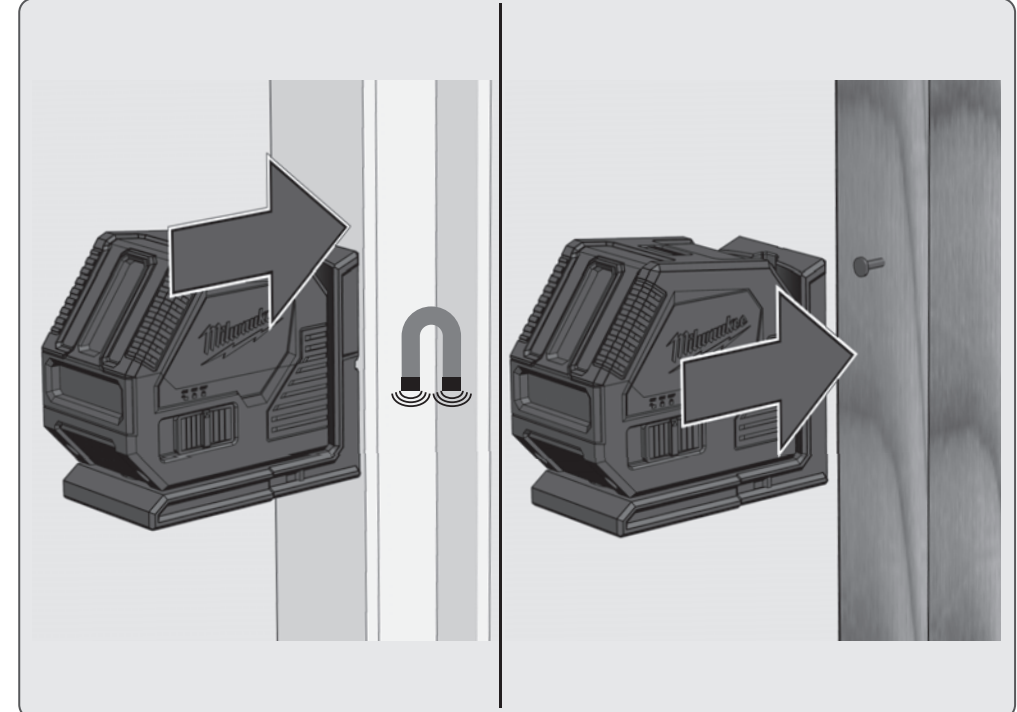

**Locking switch**  
**OFF** Off / locked  
**ON** On / manual mode  
**ON** On / self leveling mode

**Pivot bracket**

### OVERVIEW

1/4" tripod mount

Magnetic mount

Battery door

### MAGNETIC WALL MOUNT