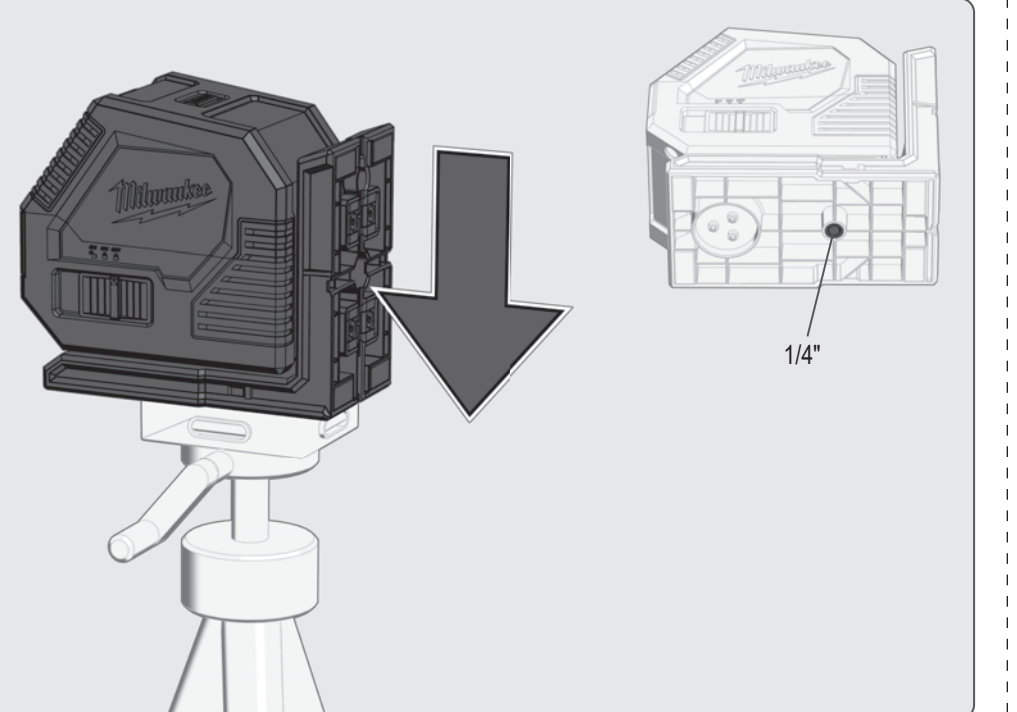

TRIPOD MOUNT